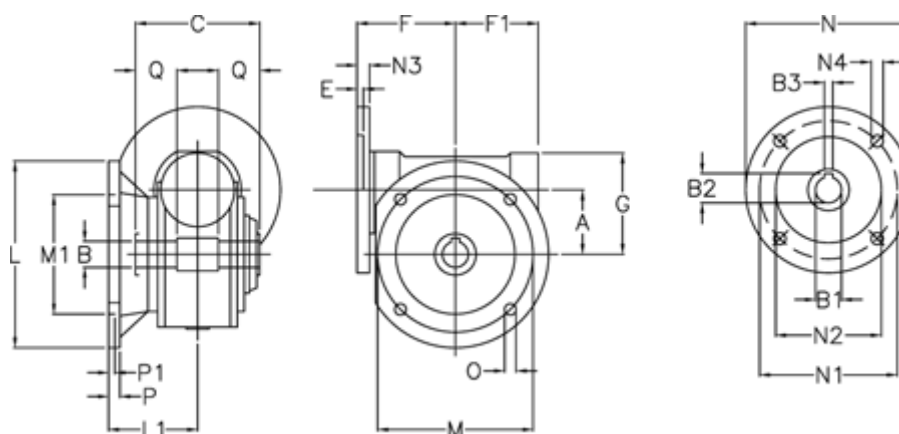

# Data Sheet

Article number: 3902185040545

Description: Worm gear  
VF 185-FC1-40-112B5, without lubrication

## Measures

A	= 185.4	F1	= 205	N2	= 180
B	= 60 H7	G	= 267	N3	= 16
B1 E7	= 28	L	= 400	N4	= 13
B2	= 31.3	L1	= 155.5	O	= 22
B3 H9	= 8	M	= 350	P	= 22
C	= 190	M1	= 280	P1	= 13
E	= 4	N	= 250	Q	= 65
F	= 217	N1	= 215		